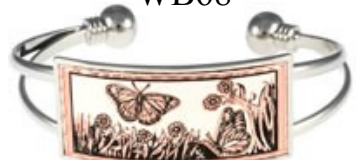

These rhodium plated wire bangles wear great and never need polishing. There is a matching pair of diamond cut copper earrings for every style. No minimum per style.

Wire Bracelets (WB)

WB07

WB08

WB09

WB09SP

WB16

WB17

WB19

WB23

WB28

WB29

WB32

WB44

www.myericksonsales.com

WB45

WB46

WB48

WB52

WB56

WB57

WB65

WB68

WB79

WB81

WB92

WB93

More wire styles on pages 12 & 29.