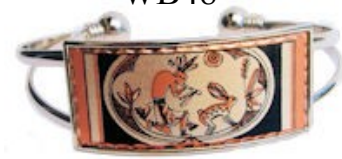

These rhodium plated wire bangles wear great and never need polishing. There is a matching pair of diamond cut copper earrings for every style. No minimum per style.

Wire Bracelets (WB)

WB07

WB08

WB09

WB09SP

WB16

WB17

WB19

WB23

WB28

WB29

WB32

WB44

www.myericksonsales.com

WB45

WB46

WB48

WB52

WB56

WB57

WB65