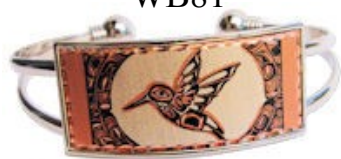

These rhodium plated wire bangles wear great and never need polishing. There is a matching pair of diamond cut copper earrings for every style. No minimum per style.

Wire Bracelets (WB)

www.myericksonsales.com

WB81

More wire styles on pages 12 & 29.